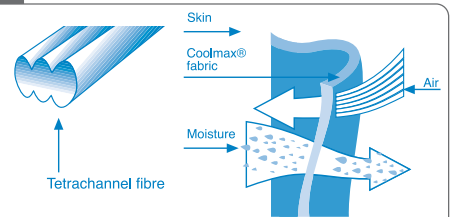

TECHNICAL FABRIC PROPERTIES

PRODUCT STRUCTURE

It is a reversible and ultra-light cap made with Coolmax® extreme fabric, that offers 98% of UV protection*.

Ist ein wendbares ultra-leichtes Cap aus Coolmax® Extreme Material, das 98% UV Schutz bietet.

Es una gorra reversible i ultraligera fabricada con tejido Coolmax® extreme que ofrece 98% de protección UV*.

CLIMATE COMFORT: ☀️☀️☀️☀️

COOLMAX® SYSTEM

POLYGIENE®

Longer freshness, no unpleasant odours caused by bacteria. Environmentally friendly solution.

Hält länger frisch, keine unangenehme Geruchsentwicklung durch Bakterien. Umweltfreundliche Anwendung.

El tejido se mantiene limpio más tiempo sin desprender los malos olores causados por las bacterias. No perjudica al medio ambiente.

UV PROTECTION

Blocks 98% of UV radiation* Dries faster-Highly breathable

98% der UV-strahlung* Trocknet schneller-Äußerst atmungsaktiv

Bloquea 98% de la radiación UV* Alta transpirabilidad

* Samples of fabrics have been tested for UV protection by LEITAT-Textile Technology Institutes in accordance with the standard AS/NZS4399:1996 "Sun protective clothing-Evaluation and Classification", results averaging 98% UV protection (UPF > 50)

VERSATILE AND MULTIFUNCTIONAL

HOW TO WEAR